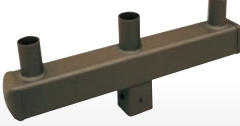

## Bullhorn Brackets for Round or Square Poles:

Fit 2 1/2" (P2) Tenons

**180° Double Bullhorn**  
ECPRSS180BHZ

**120° Triple Bullhorn**  
ECPSTR180BHZ

**180° Quad Bullhorn**  
ECPSSQ180BHZ

## Vertical Tenon Pole Top Fitters:

Fits 4" Straight Square Steel Pole, 4" Vertical Tenons, Fit 2 1/2" (P2) Tenons. Bronze Finish

**4" Twin Square Vertical Tenon**  
ECPSS4TVTZ

**4" Triple Square Vertical Tenon**  
ECPSS4TRVTZ