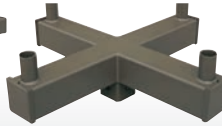

4" 90° Quad Square Vertical Tenon
ECPSS4Q90VTZ