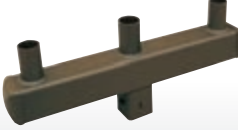

Notes:

1. Steel poles are ASTM-A500 Grade B, maximum yield strength, 46,000 PSI.
2. Aluminum poles are 6063-T6 Alloy.

Pole Top Fittings for Round or Square Poles:

Fit 2 1/2" (P2) Tenons

Single Spoke Bracket
ECPTSB1SZ

Twin Spoke Bracket, 90° Arms
ECPTSB290SZ

Twin Spoke Bracket, 180° Arms
ECPTSB2180SZ

Triple Spoke Bracket, 90° Arms
ECPTSB390SZ*

Triple Spoke Bracket, 120° Arms
ECPTSB3120SZ*

Quad Spoke Bracket, 90° Arms
ECPTSB490SZ*

Pole Tenon Adaptor
ECPTASUNV

*Special Order Item. Lead Time Three Weeks.

Bullhorn Brackets for Round or Square Poles:

Fit 2 1/2" (P2) Tenons

180° Double Bullhorn
ECPRS180BHZ

120° Triple Bullhorn
ECPSTR180BHZ

180° Quad Bullhorn
ECPRSQ180BHZ

Vertical Tenon Pole Top Fitters:

Fits 4" Straight Square Steel Pole, 4" Vertical Tenons, Fit 2 1/2" (P2) Tenons. Bronze Finish

4" Twin Square Vertical Tenon
ECPSS4TVTZ

4" Triple Square Vertical Tenon
ECPSS4TRVTZ