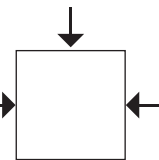

#### POLE TOP OPTIONS:

**P3** (Round Poles Only)  
2 1/4" x 3" Tenon

**P2** (Square and Round Poles)  
2 3/8" x 4" Tenon

#### DRILLING OPTIONS:

**D2** Drilled  
2 @ 180°

**D4** Drilled  
4 @ 180°