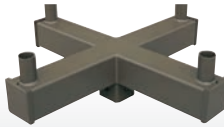

## Vertical Tenon Pole Fitters:

Fits 4" Straight Square Steel Pole. Bronze Finish

**4" Single Square Vertical Tenon (2 3/8" Dia)**  
ECPSS42SVTZ

**4" Single Square Vertical Tenon (2 1/2" Dia)**  
ECPSS43SVTZ

## Vertical Tenon Pole Top Fitters:

Fits 5" Straight Square Steel Pole, 4" Vertical Tenons, Fit 2 1/2" (P2) Tenons. Bronze Finish

**5" Twin Square Vertical Tenon**  
ECPSS5TVTZ

**5" Triple Square Vertical Tenon**  
ECPSS5TRVTZ