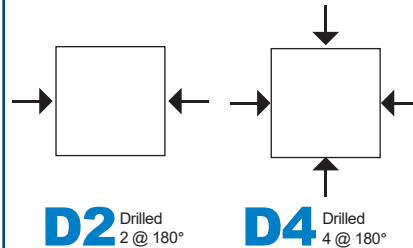

Straight Round Aluminum Poles

ECPSRA Series

Shown with "P3" Tenon with Base Cover. Black Finish

ECPSSS GAUGES

4" Square
 • 7 Gauge
 • 11 Gauge

5" Square
 • 7 Gauge

POLE TOP OPTIONS:

DRILLING OPTIONS:

ECPSRA GAUGES

4" Round
 5mm (0.196")

5" Round
 5mm (0.196")

Poles are available in a wide variety of lengths, wall thickness and diameters.

- Two piece square base cover and polycarbonate spring loaded top cover included.
- Poles are provided with reinforced hand-hole and cover.
- Four anchor bolts with leveling nuts and template are provided.
- Pole top tenon selections include 4" high x 2 3/8" or 2 1/4" diameter.
- Poles can be drilled for side mount, polycarbonate plugs included

Pole Availability

Pole Type	Length									
	10	12	14	16	18	20	22	25	28	30
4" Straight Square Steel, 11 Gauge	X	X	X	X	X	X				
4" Straight Square Steel, 7 Gauge	X	X	X	X	X	X	X	X		
5" Straight Square Steel, 7 Gauge	X	X	X	X	X	X	X	X	X	X
4" Straight Round Aluminum 5mm	X	X	X	X	X	X				
5" Straight Round Aluminum 5mm				X	X	X	X	X		

Notes:

1. Steel poles are ASTM-A500 Grade B, maximum yield strength, 46,000 PSI.
2. Aluminum poles are 6063-T6 Alloy.

Pole Top Fittings for Round or Square Poles:

Fit 2 1/2" (P2) Tenons

Single Spoke Bracket
ECPTSB1SZ