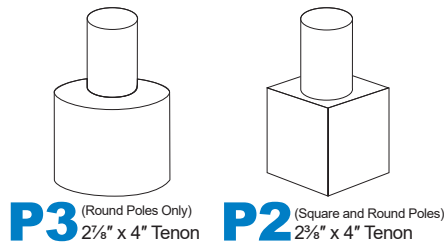

Straight Round Aluminum Poles

ECPSRA Series

Shown with "P3" Tenon with Base Cover. Black Finish

ECPSSS GAUGES

4" Square
 • 7 Gauge
 • 11 Gauge

5" Square
 • 7 Gauge

POLE TOP OPTIONS:

DRILLING OPTIONS:

ECPSRA GAUGES

4" Round
 5mm (0.196")

5" Round
 5mm (0.196")

Poles are available in a wide variety of lengths, wall thickness and diameters.

- Two piece square base cover and polycarbonate spring loaded top cover included.
- Poles are provided with reinforced hand-hole and cover.
- Four anchor bolts with leveling nuts and template are provided.
- Pole top tenon selections include 4" high x 2 3/8" or 2 1/4" diameter.
- Poles can be drilled for side mount, polycarbonate plugs included

Pole Availability

Pole Type	Length									
	10	12	14	16	18	20	22	25	28	30
4" Straight Square Steel, 11 Gauge	X	X	X	X	X	X				
4" Straight Square Steel, 7 Gauge	X	X	X	X	X	X	X	X		
5" Straight Square Steel, 7 Gauge	X	X	X	X	X	X	X	X	X	X
4" Straight Round Aluminum 5mm	X	X	X	X	X	X				
5" Straight Round Aluminum 5mm				X	X	X	X	X		