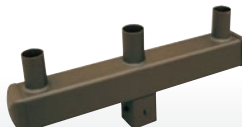

## Vertical Tenon Pole Fitters:

Fits 4" Straight Square Steel Pole. Bronze Finish

**4" Single Square Vertical Tenon (2 3/8" Dia)**  
ECPSS42SVTZ

**4" Single Square Vertical Tenon (2 1/2" Dia)**  
ECPSS43SVTZ

## Vertical Tenon Pole Top Fitters:

Fits 5" Straight Square Steel Pole, 4" Vertical Tenons, Fit 2 1/2" (P2) Tenons. Bronze Finish

**5" Twin Square Vertical Tenon**  
ECPSS5TVTZ

**5" Triple Square Vertical Tenon**  
ECPSS5TRVTZ