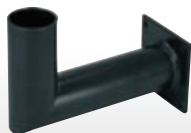

4" 180° Twin Square Horizontal Tenon
ECPSS4T180HTZ

4" 90° Twin Square Horizontal Tenon
ECPSS4T90HTZ

4" 90° Triple Square Horizontal Tenon
ECPSS4TR90HTZ

4" 90° Quad Square Horizontal Tenon
ECPSS4Q90HTZ

Horizontal Tenon Pole Top Fitters:

Fits 5" Straight Square Steel Pole. Bronze Finish

5" 180° Twin Square Horizontal Tenon
ECPSS5T180HTZ

5" 90° Twin Square Horizontal Tenon
ECPSS5T90HTZ

Wall Mounting Bracket:

Bronze Finish

Wall Mount Bracket
ECPRSWMBZ

Wall Mount 90° Bracket
ECPRSWMB90Z

Vertical Tenon Pole Top Fitters:

Fits 4" Straight Round Aluminum Pole. Black Finish

2 3/8" Single Round Vertical Tenon (P2)
ECPSSRA42B

2 7/8" Single Round Vertical Tenon (P3)
ECPSSRA43B