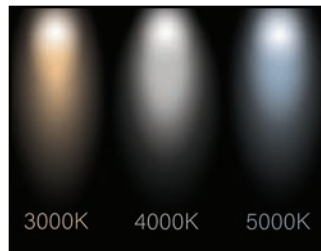

3000K, 4000K, 5000K