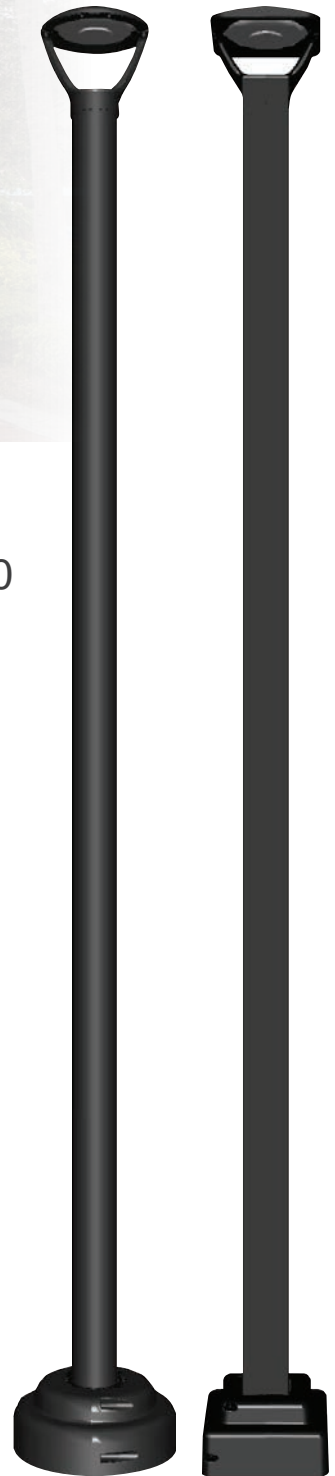

# ThermaLED Aeroform Light Columns ECAFRBT20 & ECAFSBT20

The 12-foot Aeroform Light Columns are ideal for a wide range of applications including retail centers, schools and universities, public transit, park walkways and plazas. They can be used to delineate walls and landscape elements, and add to the visual quality of pedestrian spaces in a wide range of projects.

- Durable extruded aluminum housing is finished with a weather-resistant textured powdercoat finish for years of service.
- The low-glare SoftLED LumaLenses offer soft, uniform lighting.
- Type V optical distribution.
- Vandal-resistant, UV-stabilized polycarbonate lens protects internal components.
- 12-25 watt ThermaLED arrays provide up to 3,320 delivered lumens.
- Available in 3000K, 4000K and 5000K CCT (others available by special order).
- A heavy-duty cast aluminum clamshell base cover hides mounting hardware and is finished with the same durable powdercoat finish.

Catalog Number: ECAF♦BT20QF1X25U\*KLB (♦R=Round, S=Square, \*3K, 4K, 5K)

Decorative Clamshell  
Base Cover

3000K, 4000K, 5000K

98% Fill Rate  
3 day Lead Time  
1 piece minimum order

Rev. 021021