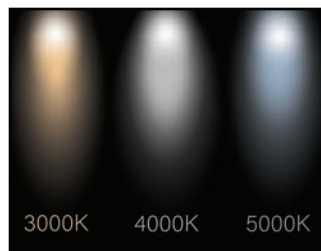

# Reveal Round & Square Light Columns ECB3T/ECB4T

The 12-foot ThermaLED Reveal Light Columns are ideal for a wide range of applications including retail centers, schools and universities, public transit, parks, and plazas. An optional low-glare SoftLED LumaLens offers soft, uniform lighting and adds to the visual quality of pedestrian spaces. The Light Columns are part of the Reveal family of area lighting, including post tops, bollards, and wall sconces.

- Durable extruded aluminum housing is finished with a weather-resistant textured powdercoat finish for years of service.
- Optional low-glare SoftLED LumaLens offers soft, uniform lighting.
- Type V optical distribution.
- Vandal-resistant, UV-stabilized polycarbonate lens protects internal components.
- 16-25 watt ThermaLED arrays provide up to 3,320 delivered lumens.
- Available in 3000K, 4000K and 5000K CCT.
- A heavy-duty cast aluminum clamshell base cover hides mounting hardware and is finished with the same durable powdercoat finish.

Catalog Number: ECB3TQF1X25U\*KB◇ (\*3K, 4K, 5K; ◇C=Clear, L=LumaLens)

Decorative Clamshell Base Cover

3000K, 4000K, 5000K

98% Fill Rate  
3 day Lead Time  
1 piece minimum order

Rev. 050721