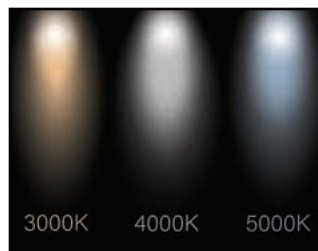

# ThermaLED Round Light Column ECB8T

The 12-foot ThermaLED Light Columns are ideal for a wide range of applications including retail centers, schools and universities, public transit, park walkways and plazas. The low-glare SoftLED LumaLenses offer a 50% soft uplight to delineate walls and landscape elements, and adds to the visual quality of pedestrian spaces in a wide range of projects.

- Durable extruded aluminum housing is finished with a weather-resistant textured powdercoat finish for years of service.
- The low-glare SoftLED LumaLenses offer soft, uniform lighting.
- Type V optical distribution.
- Vandal-resistant, UV-stabilized polycarbonate lens protects internal components.
- 24-48 watt ThermaLED arrays provide up to 5,700 delivered lumens.
- Available in 3000K, 4000K and 5000K CCT (others available by special order).
- A heavy-duty cast aluminum clamshell base cover hides mounting hardware and is finished with the same durable powdercoat finish.

Catalog Number: ECB8TQF1X48U\*KL♦ [\*3K, 4K, 5K; ♦B=Black, P=Platinum]

Decorative Clamshell Base Cover

3000K, 4000K, 5000K

98% Fill Rate  
3 day Lead Time  
1 piece minimum order

Rev. 012921