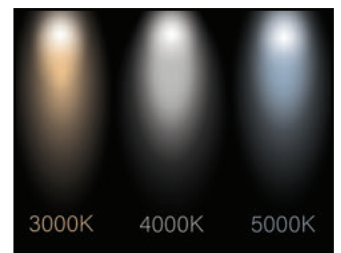

ThermaLED The Dot

ECDW5

The modern-urban inspired Dot provides accent wall wash pattern illumination with a contemporary flair. The Dot's long-lasting LED lifespan is ideal for Architectural Accent Lighting to create a compelling exterior façade for years to come. The optional specially designed 120° and 180° shields transform The Dot into an Up or Down light.

Features and Benefits:

- Energy savings of 80% or more versus comparable metal halide luminaires
- Precision optics for controlled, uniform lighting
- Type V optical distribution
- Die cast housing with weather-resistant powdercoat finish
- Vandal-resistant, UV-stabilized polycarbonate lens protects internal components
- 10-17 Watt ThermaLED array delivers 760 lumens, up to 40 lumens per watt, designed to replace outdated Halogen and Compact Fluorescent lighting systems
- Available in 3000K, 4000K and 5000K CCT (others available by special order)
- Optional 120° & 180° shields create Up or Down light.

120° & 180° Shields are Available

3000K, 4000K, 5000K

Catalog Number: ECDW5OQF1X17U*C♦ (*3K, 4K, 5K; ♦B=Black, Z=Bronze)
In Stock Now

98% Fill Rate
3 day Lead Time
1 piece minimum order