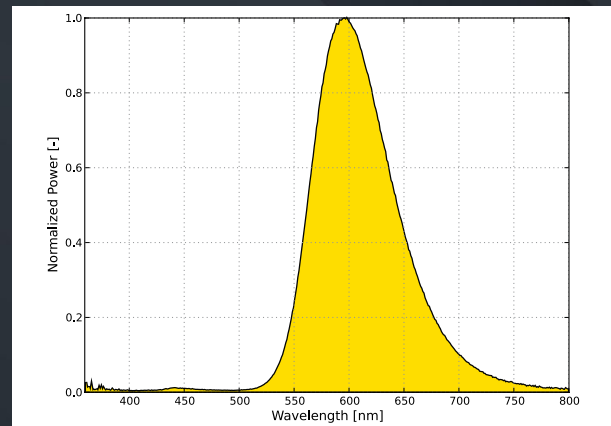

SPECTRAL CHART

1800K CCT LEDs provide the same visual light output as traditional Low Pressure Sodium systems, but provide substantially reduced energy and maintenance costs, and increased lifespan and lumen maintenance values.

1800K CCT LED:

Dominant Wavelength 588.8-592.6

Low Pressure Sodium Wavelength: 589 and 589.6

12802 Commodity PL, Tampa, FL 33626

Phone: 844.636.2036

Visit us at www.eco-revolution.com